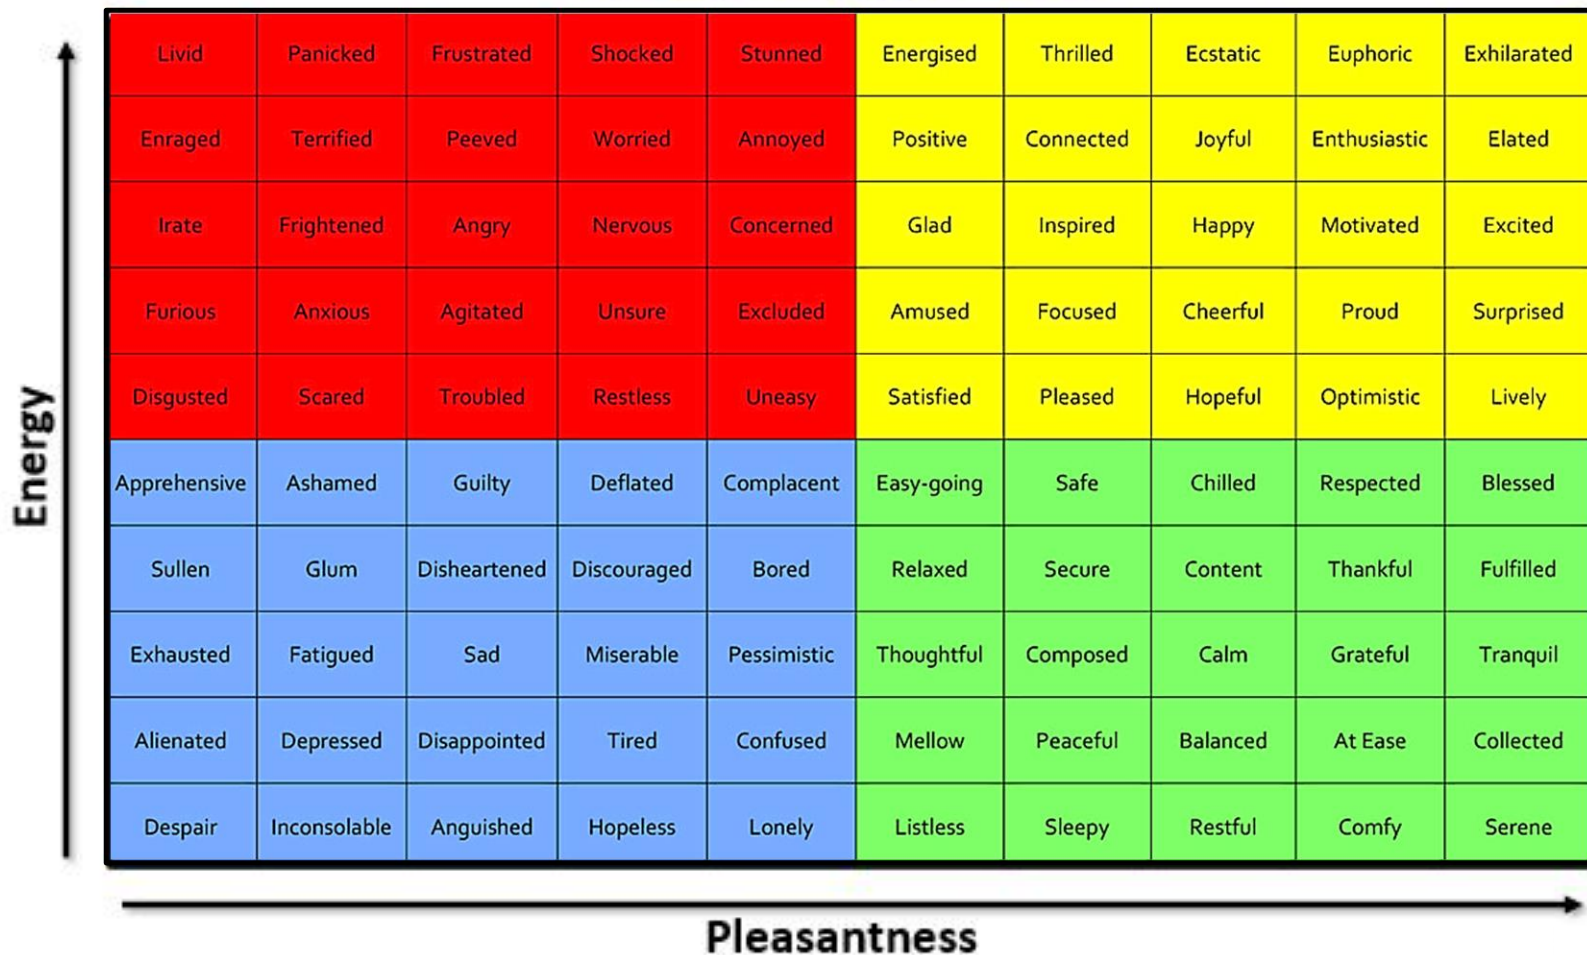

Mood Meter

<https://www.vasseps.wa.edu.au/>
Yale Center for Emotional Intelligence