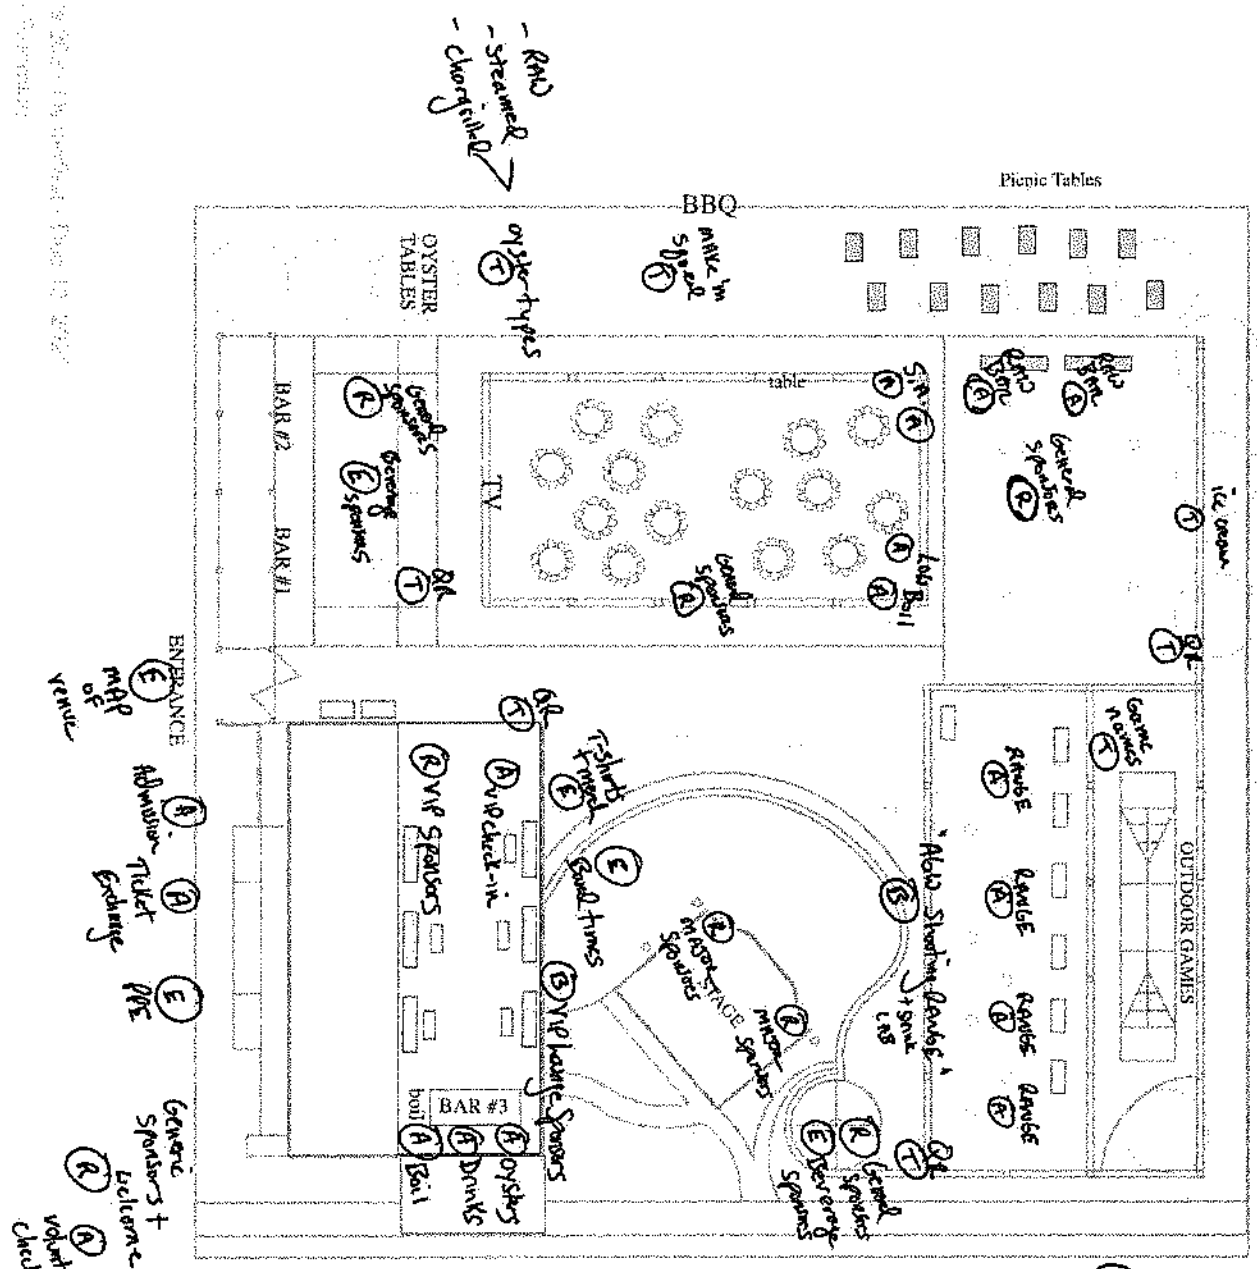

Oyster Fest Sponsor Signage Placement

11/19/21

(B) Hanging Banner (10x3)
• Logos, etc.

(QR) QR codes
• QRSEEL Posters (4)
• Individual table triangles

(R) Roll-out Banners
• Logos
• "welcome to..."

(T) TABLES (FRAME)
• QR codes for tables
• Directional/location

(E) QRSELS
• For General post show
• Band times
• PPE
• mpe entrance

(A) Acrylic Plastic 8 1/2 x 11 Stand
• Food, etc.